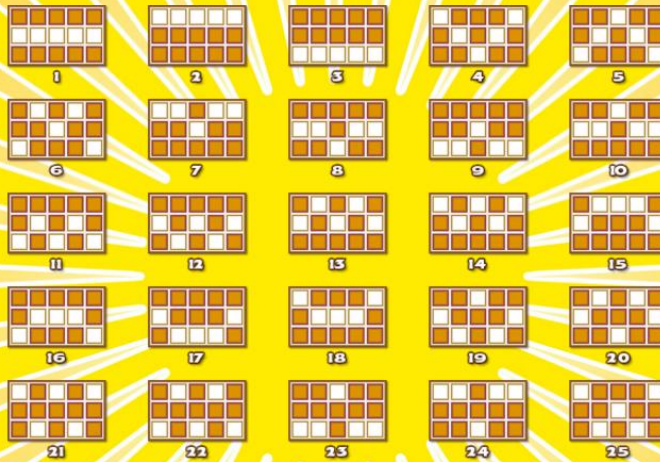

5	•	500
4	•	125
3	•	50
2	•	5
1	•	2

5	•	200
4	•	100
3	•	25
2	•	5

5	•	100
4	•	50
3	•	20

5	•	100
4	•	50
3	•	15

5	•	100
4	•	50
3	•	15

5	•	50
4	•	25
3	•	5

OF A KIND

5	•	50
4	•	10
3	•	5

OF A KIND

WILD & SCATTER

Red Bonus Panda substitutes for all symbols except Gold Panda.

Appears on reels 2, 3 and 4 only.

WILD

Gold Panda appears during free games only and substitutes for all symbols except Red Bonus Panda.

Appears on reels 2,3,4 and 5 only.

RULES

- All pays left to right on consecutive reels starting with the first reel excluding scatter.
- Play 25 lines.
- Highest win only on each selected payline.
- Wins on different paylines are added.
- All wins occur on selected lines except scatters.
- Payline wins multiplied by bet per line.
- Payments are made according to the payable.
- Malfunction voids all pays and plays.